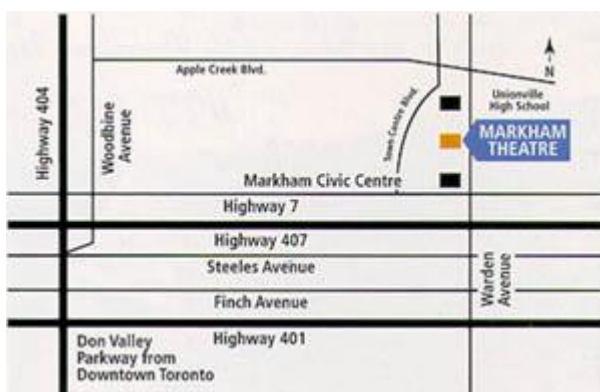

Battling Bands Competition Directions

MARKHAM THEATRE

Markham Theatre is located on the North West corner of Warden Ave and Highway #7, less than 30 minutes from downtown Toronto via the Don Valley Parkway/Highway 404.

DIRECTIONS BY CAR

FROM HWY. 401- take Hwy. 404 north

FROM HWY. 407 - take Warden Ave. exit north

DVP North - take Hwy. 7 east

Warden Ave. North - turn left at Hwy. 7

Hwy. 7 East - turn left at Town Centre Blvd. (one street west of Warden Ave.)

Hwy. 7 West - turn right at Town Centre Blvd. (one street west of Warden Ave.)

Town Centre Blvd. North - take second right

Town Centre Blvd. North - take second right

DIRECTIONS BY SUBWAY OR BUS

FROM UNION STATION - take the Yonge subway to Finch station (last stop)

Finch Subway Station - take York Region Transit Bus #1 (Hwy. 7 route)

Route #1 Bus- Civic Centre/Theatre is located on the North-West corner of Warden Ave. and Hwy. 7 (just north of the Civic Centre)